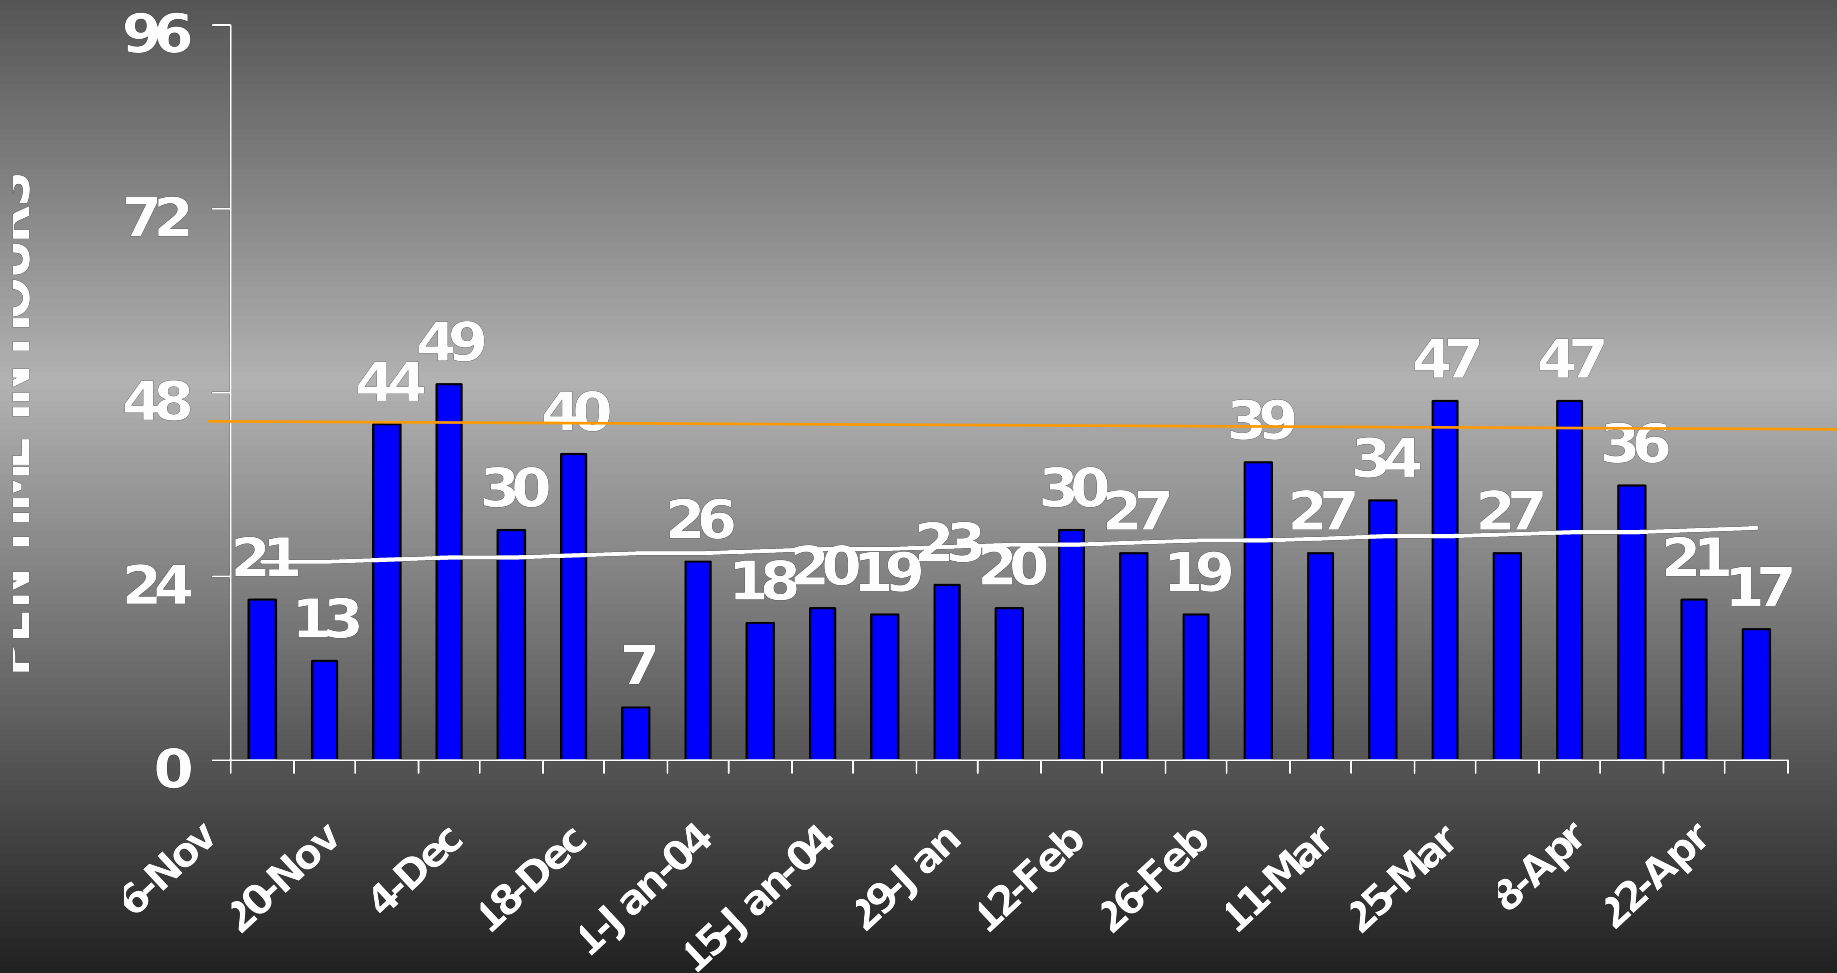

SRweb RELATED CONTACTS

As of 22 Apr 04

CONTACTS

SRweb RELATED CONTACTS

WEEK OF 16-22 Apr 04

SRweb ISSUES

Average Resolution Time
16-22 Apr 04

GOAL: LESS THAN 48 HOURS

SRweb ISSUES

Average Resolution Time (Trend)

GOAL: LESS THAN 48 HOURS

AGED SRweb REMEDY ISSUES

TECHNICAL ISSUES NOT RESOLVED WITHIN 48 HOUR
SUSPENSE

AS OF 16-22 Apr 04